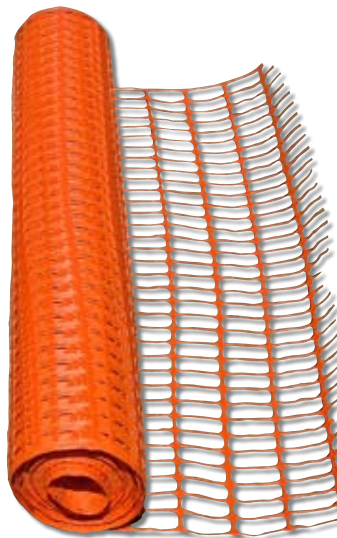

## Specification

- Manufactured from durable polypropylene
- Lightweight, easy to handle
- 160 grams per square metre
- UV Stabilised
- Highly visible fluorescent orange
- Available in two styles;
  - SB Mesh 50x26mm
  - SR Mesh 70x40mm

Part No.	Description	Mass kg
C1754	Type SB Mesh 50m Roll	8.0
C1755	Type SR Mesh 50m Roll	8.0

SR Mesh

SB Mesh

- Brisbane (07) 3387 3000 • Melbourne (03) 9358 4100
- Perth (08) 9249 3155 • Sydney (02) 9827 3333 • Adelaide (08) 8169 2300
- Newcastle 0400 235 883 • Orange 0427 779 588