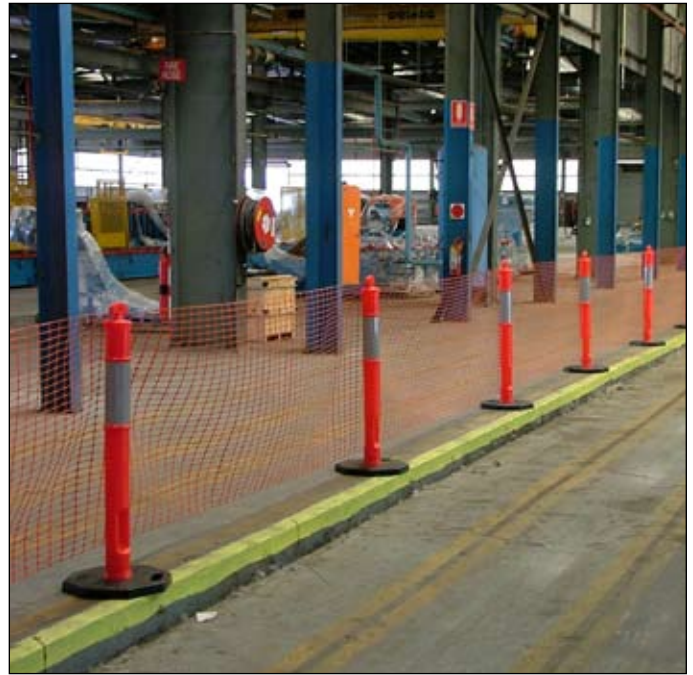

## Specification

- Manufactured from durable polypropylene
- Lightweight, easy to handle
- 160 grams per square metre
- UV Stabilised
- Highly visible fluorescent orange
- Available in two styles;
  - SB Mesh 50x26mm
  - SR Mesh 70x40mm